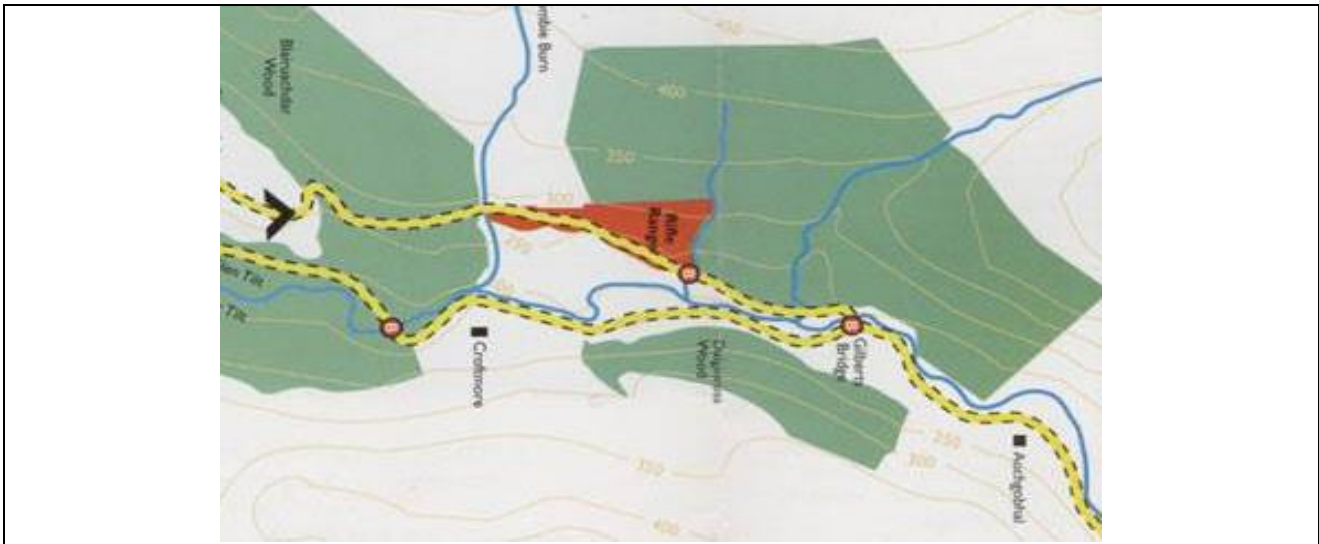

# JUBILEE RIFLE RANGE – GLEN TILT

THE TRACK THROUGH THE RIFLE RANGE WILL BE CLOSED WHEN LONG-RANGE SHOOTING IS TAKING PLACE.

THE RIFLE RANGE AREA WILL THEREFORE BE CLOSED TO THE PUBLIC ON THE FOLLOWING DAYS IN 2024:

Sun 7 April, Fri 26 April, Sat 27 April, Sun 28 April, Sun 5 May, Sun 12 May, Sun 26 May, Sat 1 June, Sun 2 June, Tues 4 June, Sun 16 June, Sun 28 July, Fri 2 August, Sat 3 August, Sun 4 August, Sun 25 August, Sat 7 September, Sun 8 September, Sun 15 September, Sun 22 September, Sun 6 October, Fri 11 October, Sat 12 October, Sun 13 October.

SHORT-RANGE SHOOTING TAKES PLACE ON THE DAYS LISTED BELOW. IT IS SAFE TO PASS THROUGH ON THESE DAYS PROVIDED YOU STAY ON THE MAIN TRACK.

March: 10, 24

April: 9, 21

May: 4

June: 3, 5, 9, 13, 14, 15, 30

July: 6

August: 11, 24

September: 1, 14, 29

October: 5, 27

December: 15